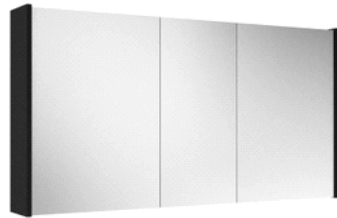

**Model**

**Quantity**

**Picture**

N-1200 side cabinet

3

**Side cabinet  
170 x 40 x 35 cm  
Glosy white**

M1200

24

**Mirror cabinet  
120 x 12 x 70 cm  
Black  
Sona oak**

R1440

12

**Mirror cabinet**  
**140 x 15 x 70 cm**  
**Black**  
**Sona oak**

Side cabinet

24

**Side cabinet**  
**80 x 40 x 30 cm**  
**Sona oak/white**