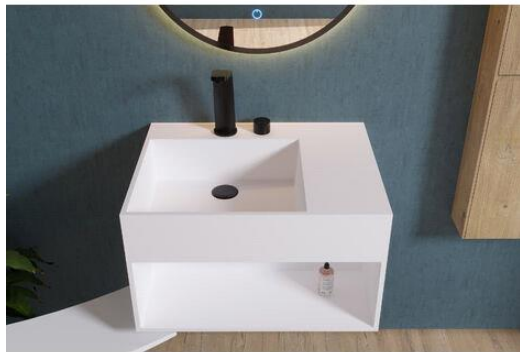

Wash basin
32,5 x 32,5 x 25 cm
White

TWA112

9