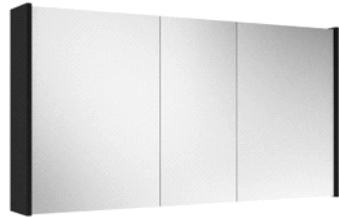

**Model**

**Quantity**

**Picture**

N-1200 side cabinet

3

**Side cabinet  
170 x 40 x 35 cm  
Glosy white**

M1200

24

**Mirror cabinet  
120 x 12 x 70 cm  
Black  
Sona oak**

R1440

12

**Mirror cabinet**  
**140 x 15 x 70 cm**  
**Black**  
**Sona oak**

Side cabinet

24

**Side cabinet**  
**80 x 40 x 30 cm**  
**Sona oak/white**