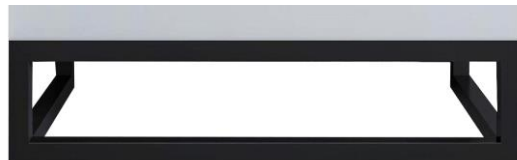

23637

1

Metal konsole
120 x 45 x 30 cm
Black

NT303010X

21

Illuminated Wall Recess
30 x 30 x 10 cm
Rvs
Different models/colors

NT306010X

16

Illuminated Wall Recess
30 x 60 x 10 cm
Rvs
Different models/colors