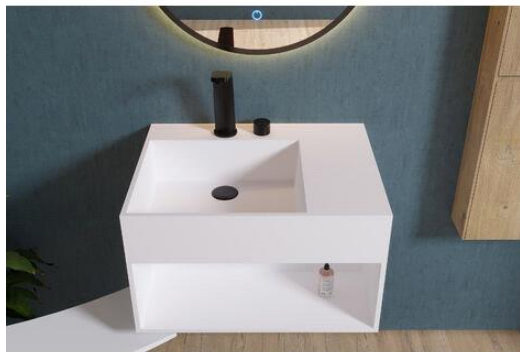

PB2158

1

Wash basin
60 x 46 x 35 cm
White

KW198

1